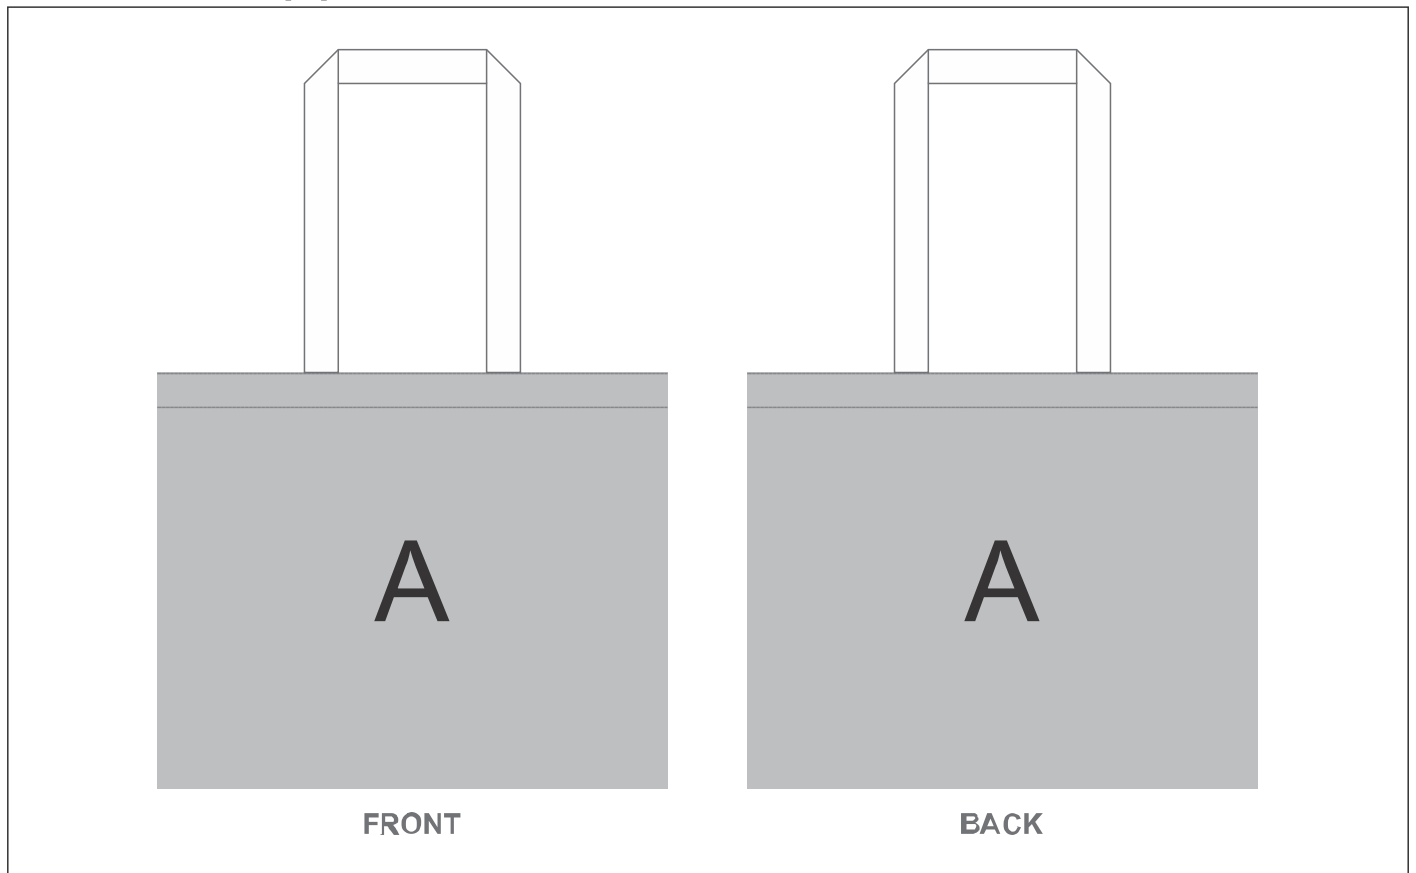

### Need to know:

- Includes 1-Position Sublimation (setup fees apply)
- **Please Note: We cannot guarantee 100% logo Alignment on all Brandable Panels.**

#### **Position A**

1. Custom Sublimation A (CPSUB-A)  
Full Colour  
Size: 1007mm wide x 865mm high